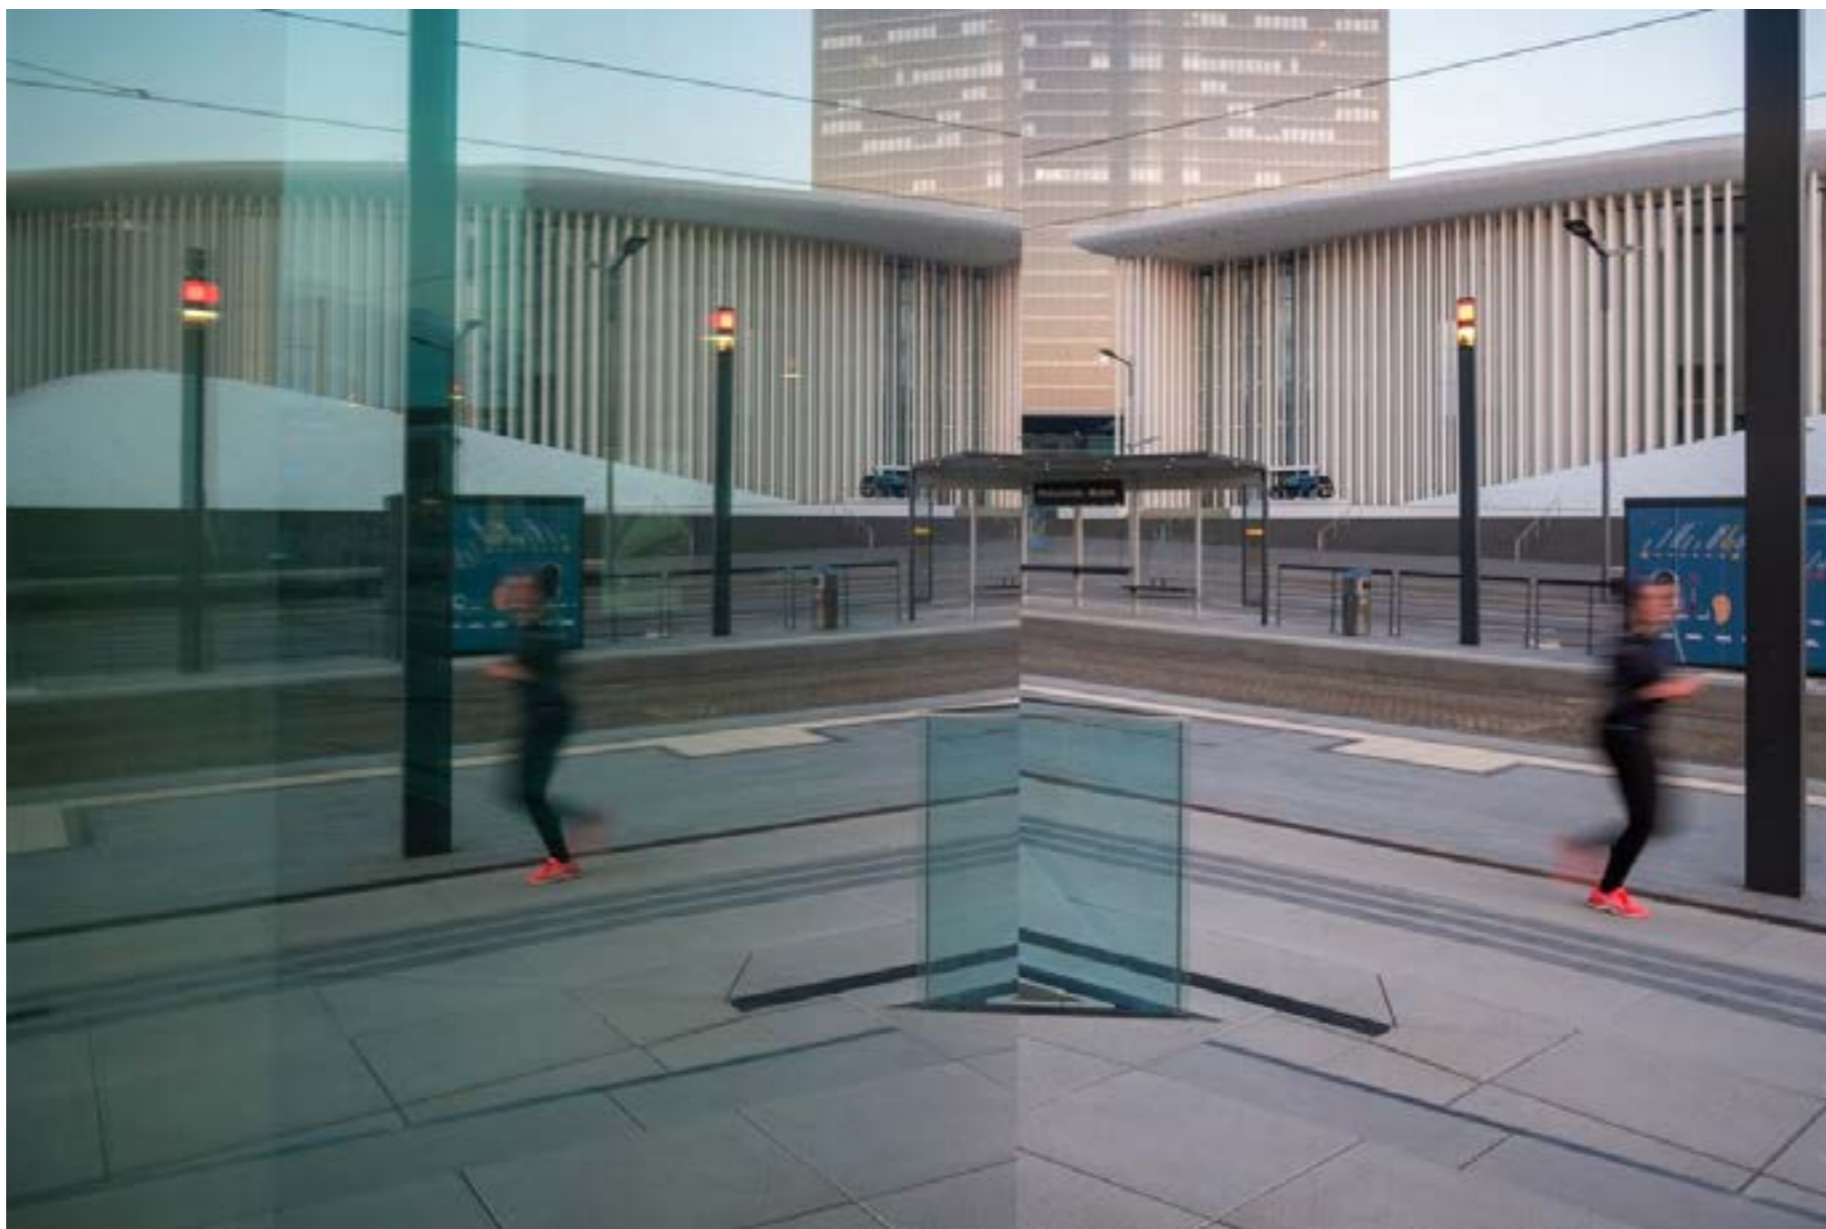

Pandemic Double, 2020
by Giedrius Krivickas
29.7x42 cm (A3 size)
Giclée fine art print, without frame
€ 50

Inquiry
giedkriv@yahoo.com
+352 621 671 901