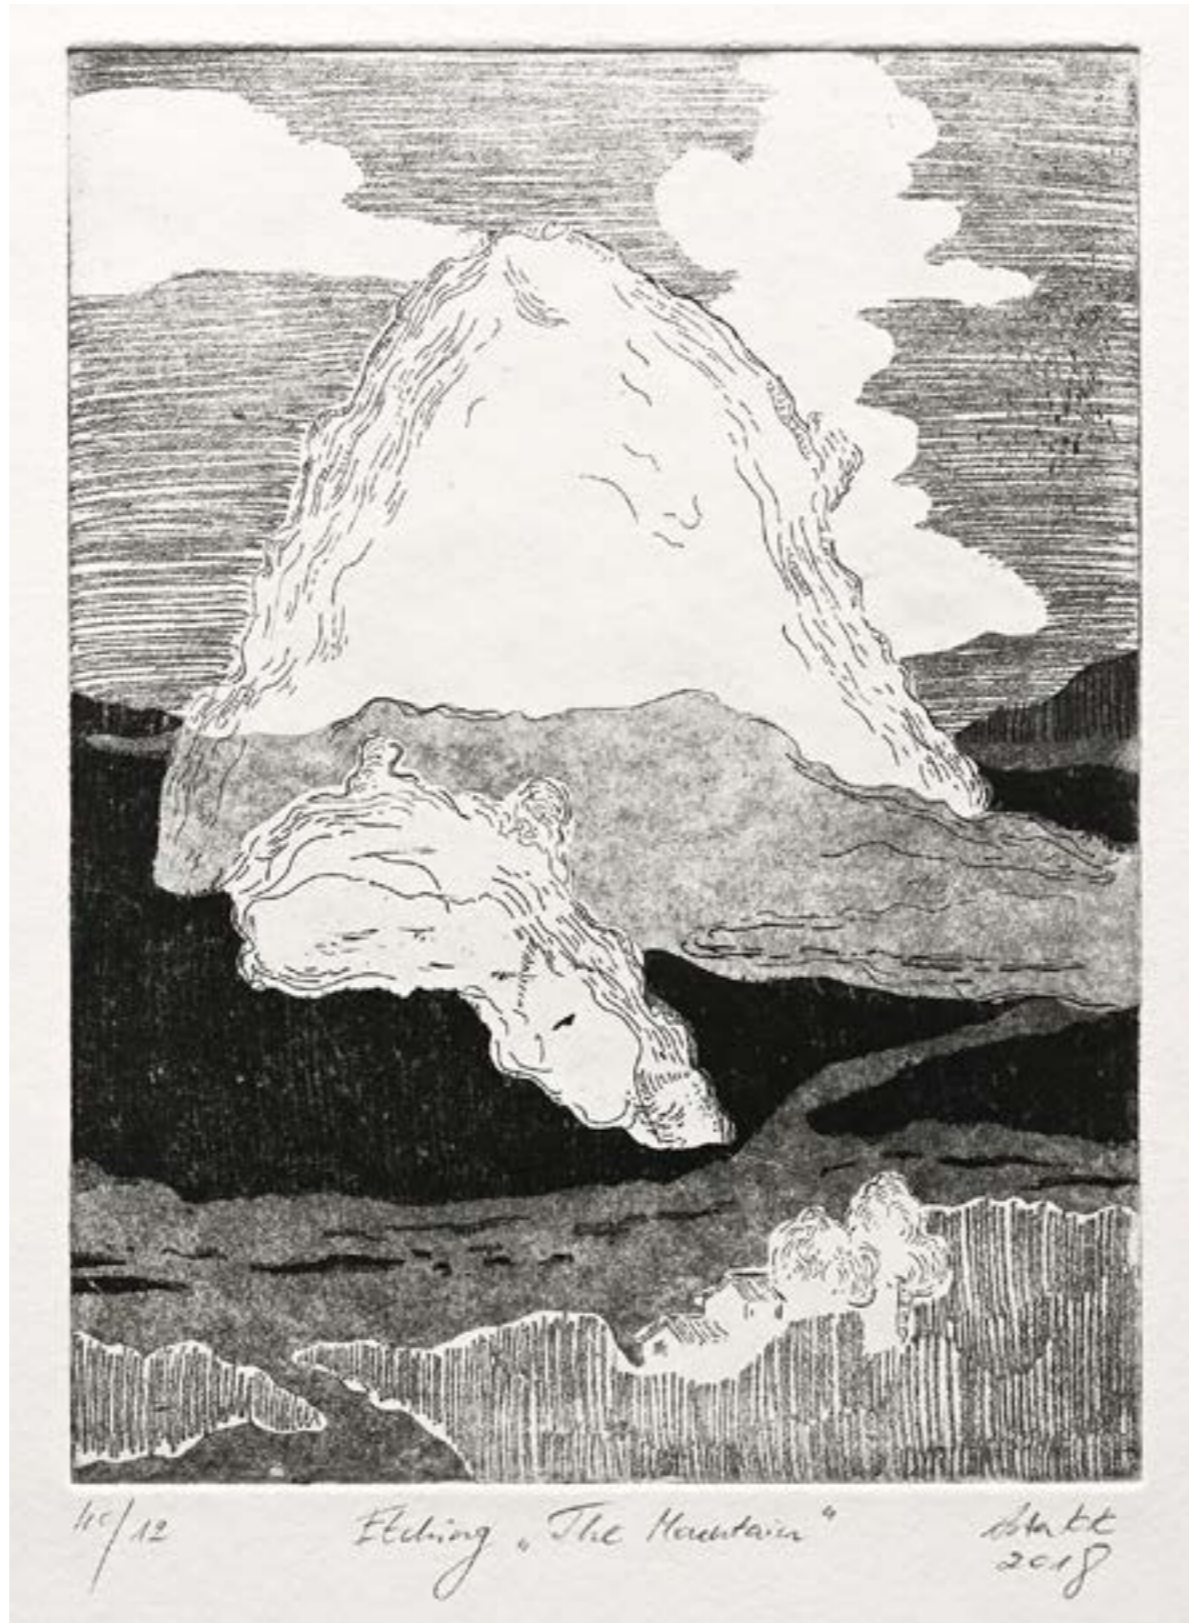

LANDSCAPE WITH MOUNTAINS, 2018

by Asta Kulikauskaite Krivickiene,

Engraving on Paper

24x19cm

Without frame

€ 120

Inquiry
astapainting@gmail.com

+352 691 116 386

+370 645 27215